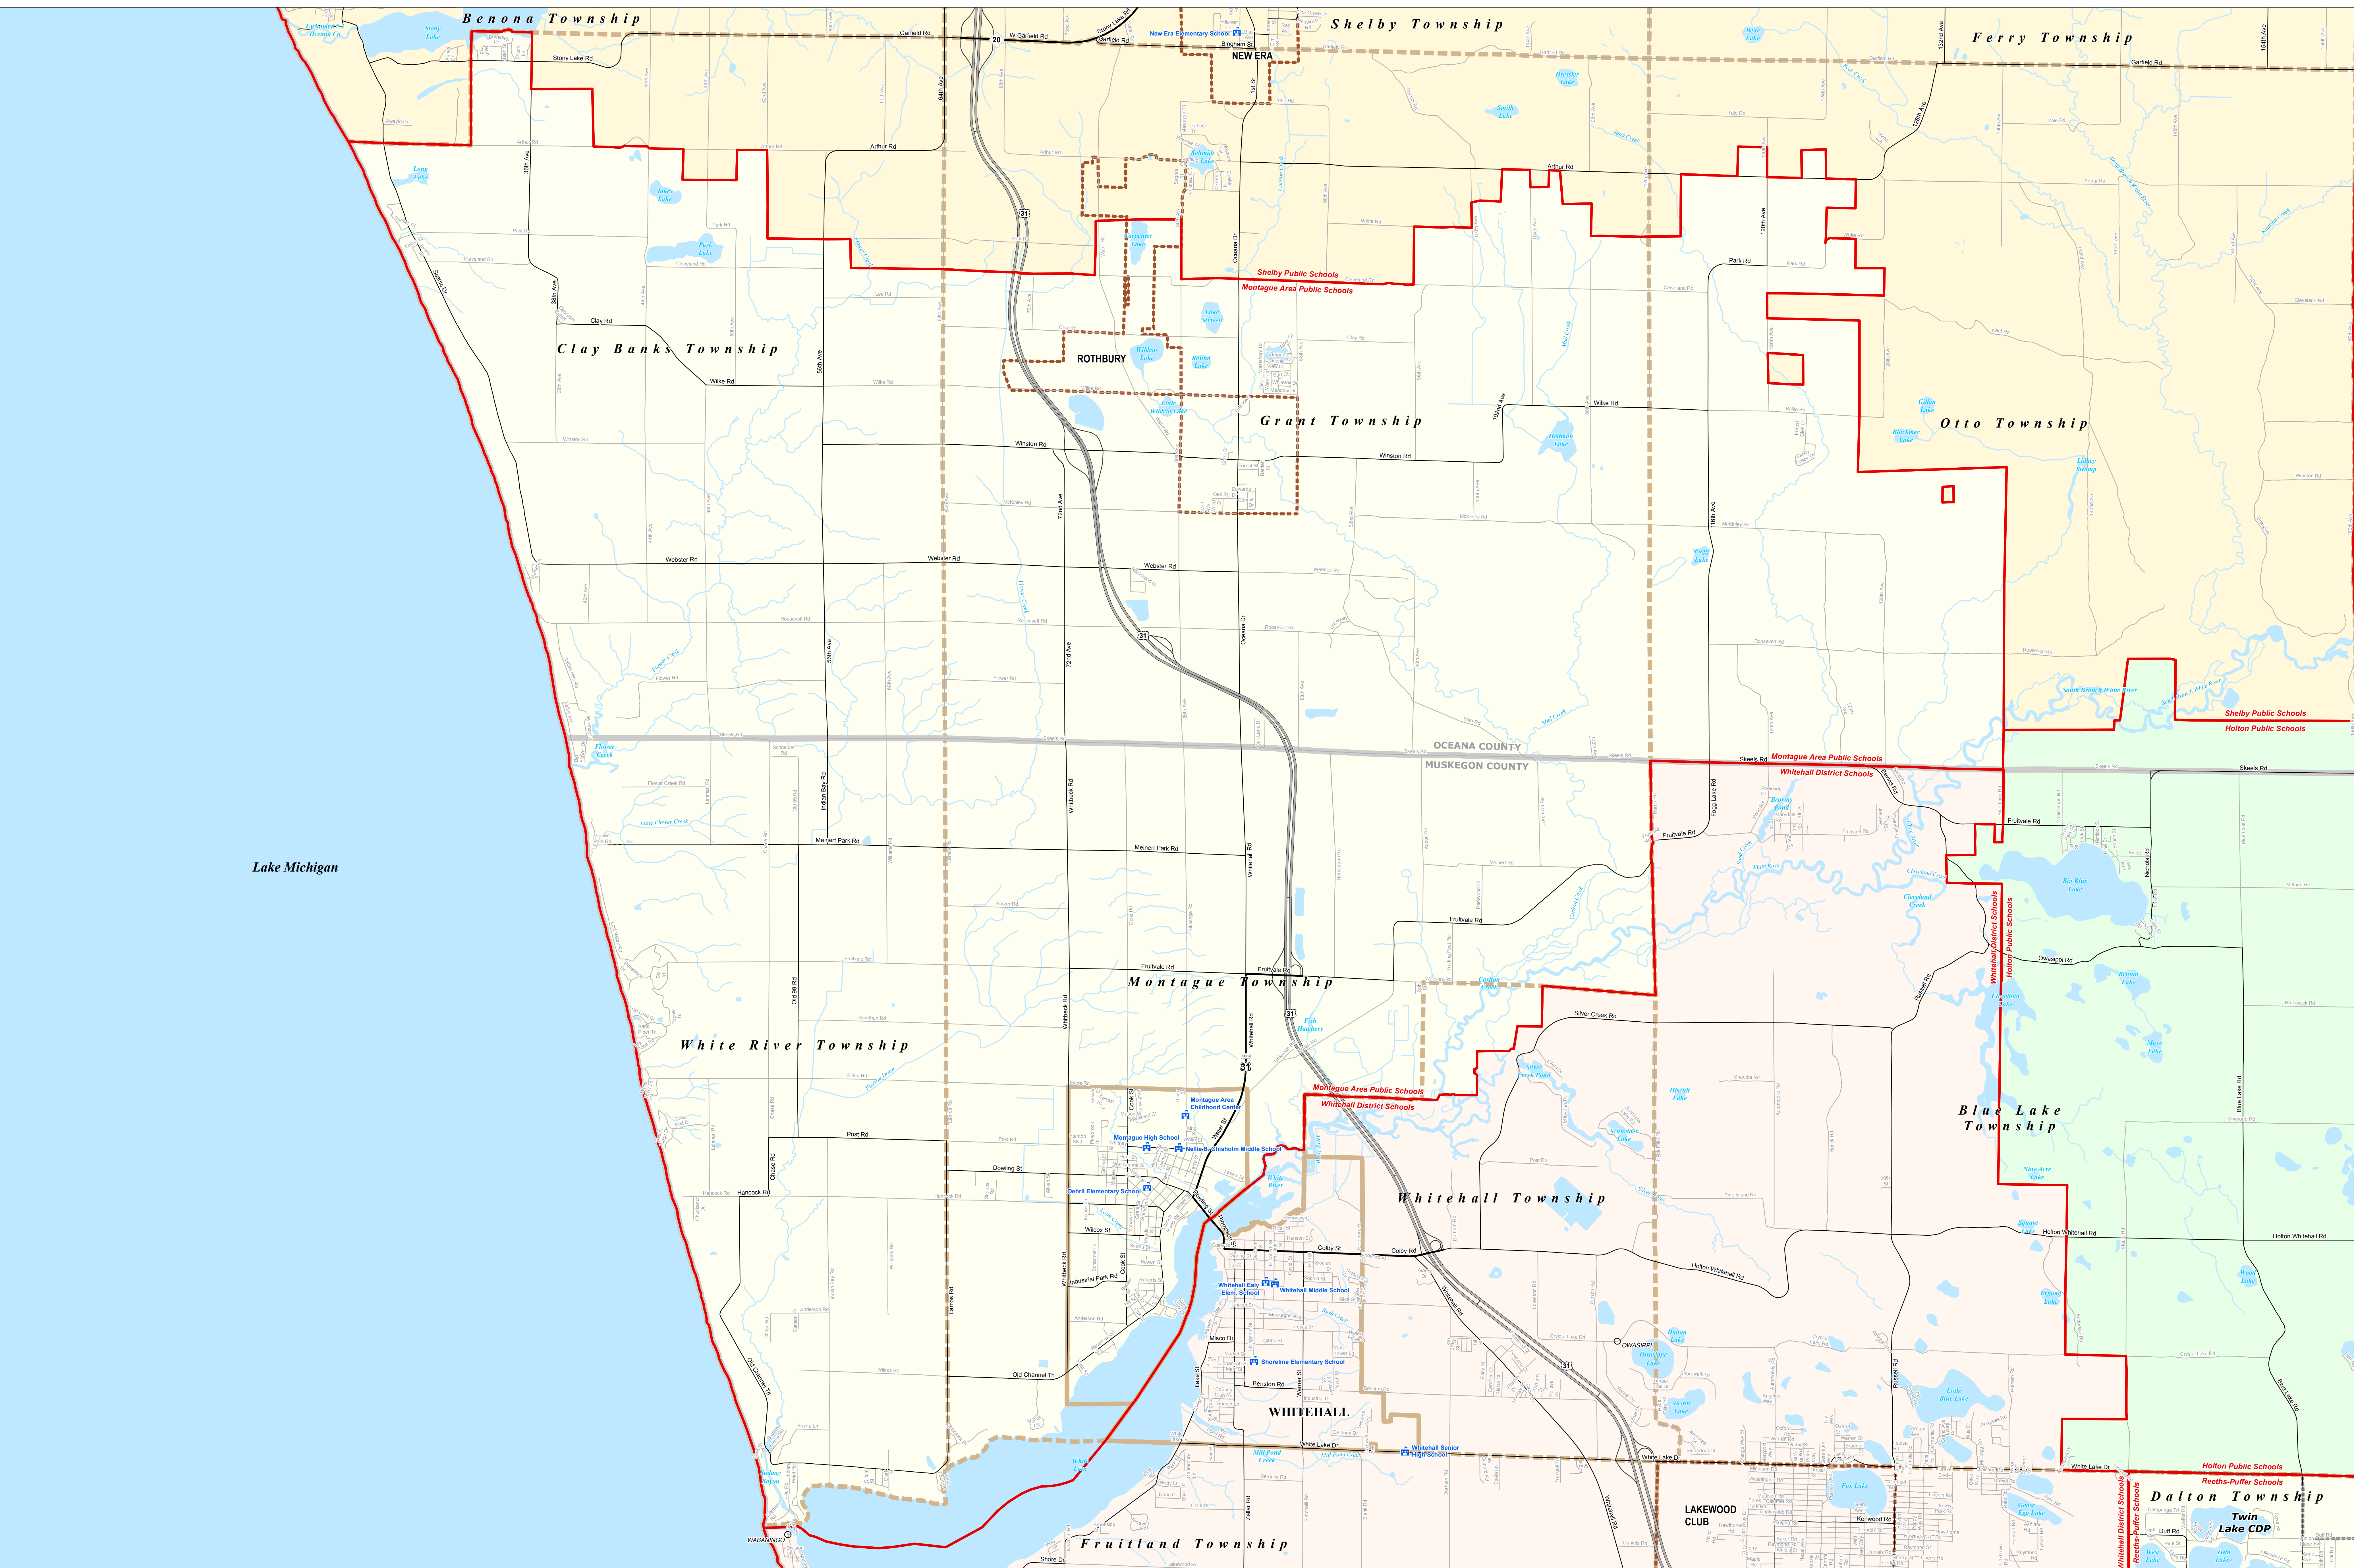

MONTAGUE AREA PUBLIC SCHOOLS

Muskegon Area ISD

0 0.25 0.5 1 Miles

Legend	
School District	School
County	Water Feature
City	River, Stream, or Drain
Township	Railroad
Village	Freeway
Census Designated Place	Primary Road
	Local Road